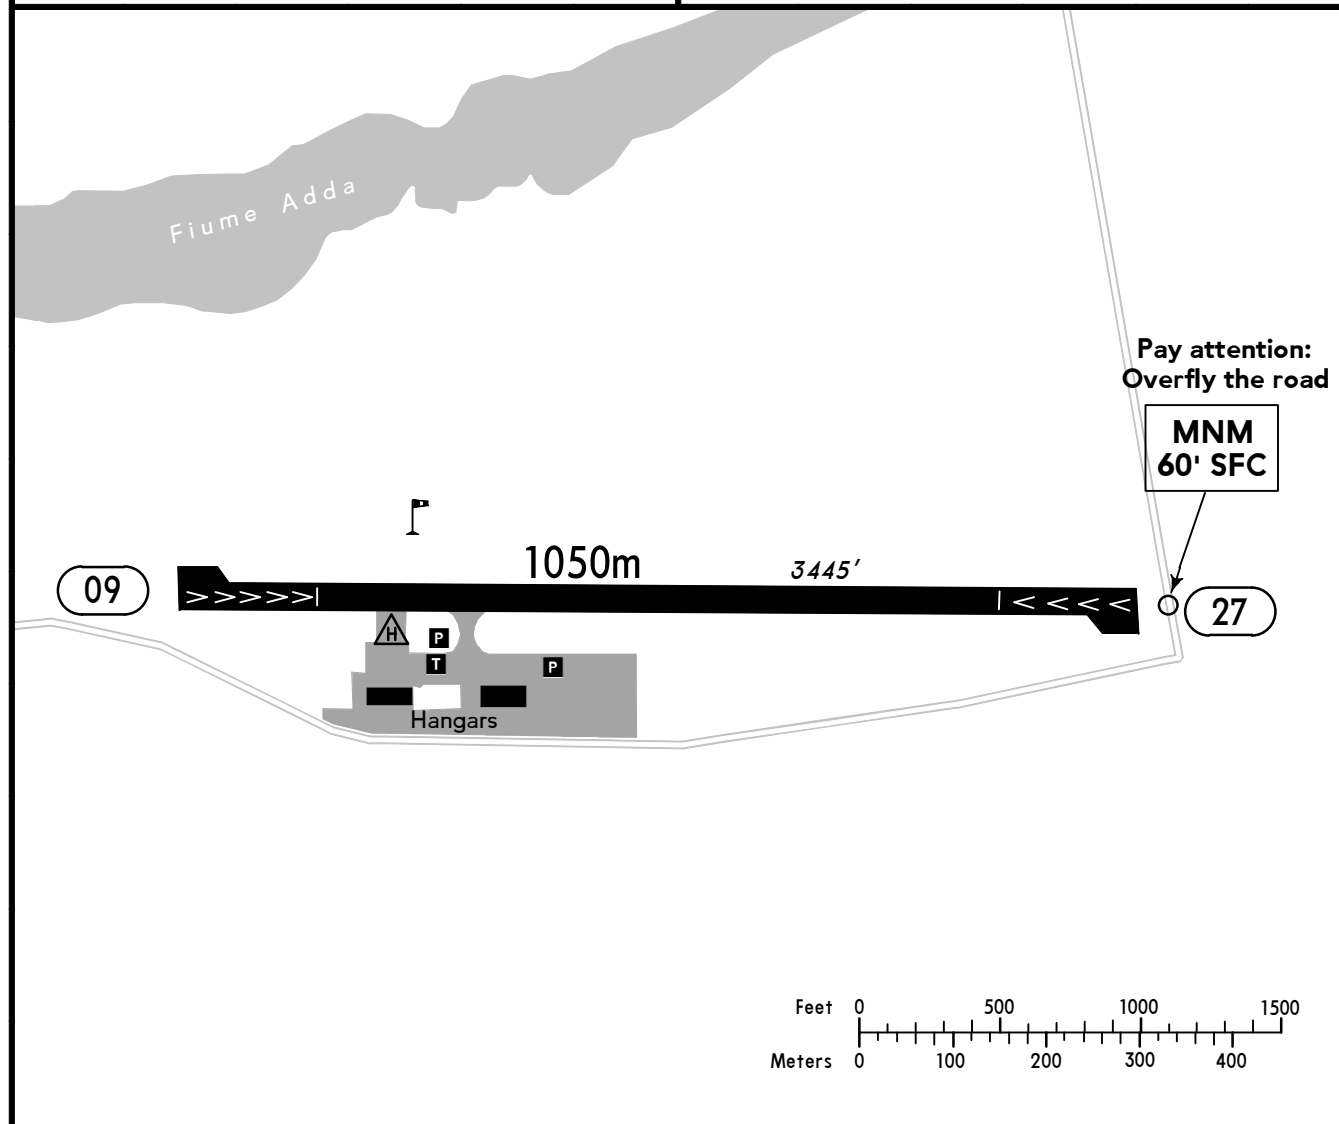

LILO

CAIOLO

Elev 901' / 275 m

ITALY

N46 08.9

E009 47.9

3.2 NM W Søndrio

(Radio)

SONDRIO

CAIOLO

ITALY

19-2 06 AUG 10

JEPPESEN

(FIS)
MILANO INFORMATION **124.92**

RWY No	Dimension (m) - Surface	TORA (m)	LDA (m)	Strength	Lights
09 27	1050 x 23 Asphalt	1050	900	25t SIWL	---

AD authorised for pilots with at least 120 hours as Pilot-in-command.