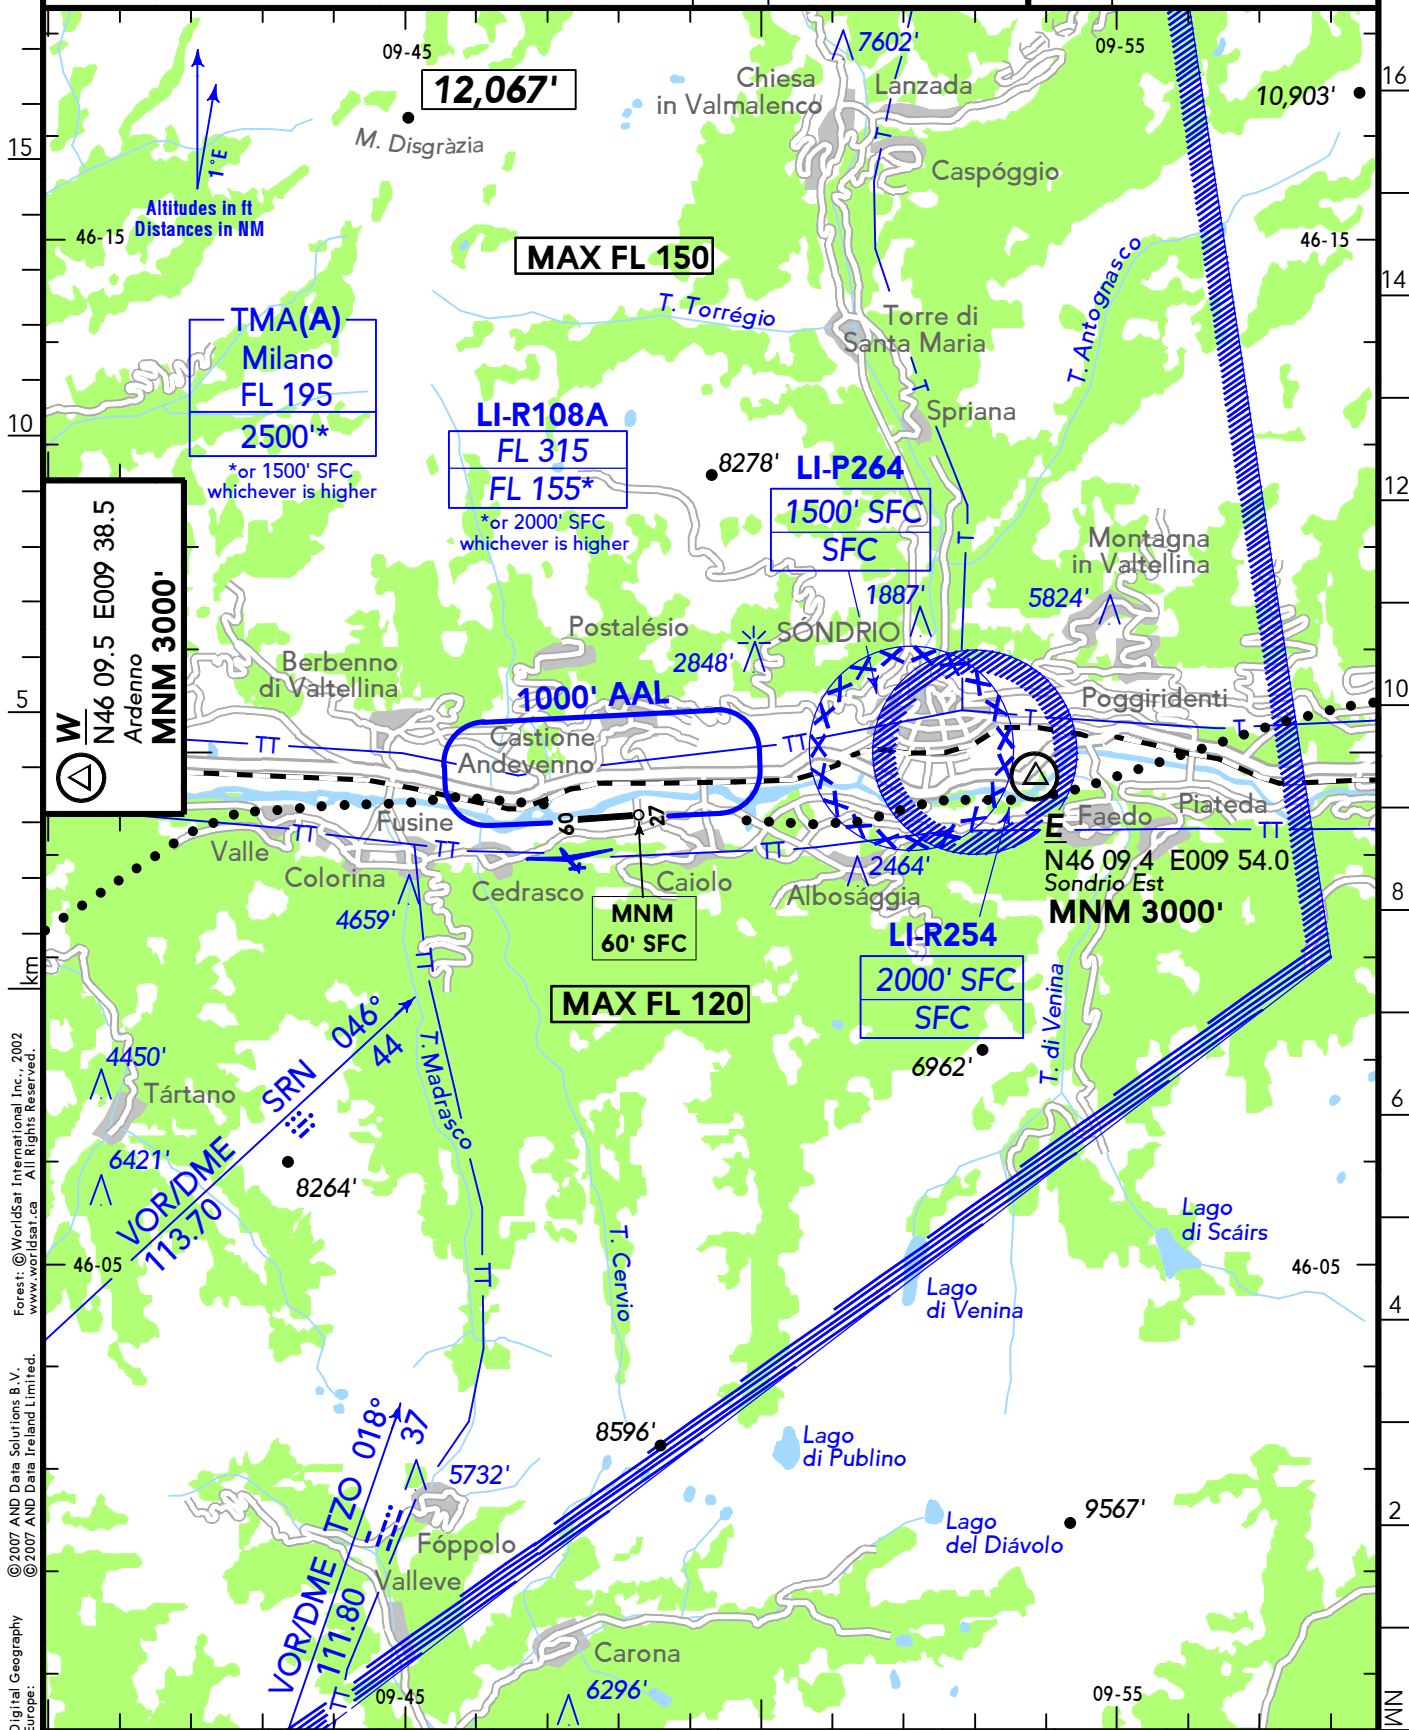

LILO

CAIOLO

Elev 901' / 275 m

ITALY

N46 08.9

E009 47.9

3.2 NM W Søndrio

(Radio)

CAIOLO RADIO 129.50 (It, O/R)

RWY	ILS	RWY	ILS

© 2007 AND Data Solutions B.V.
© 2007 AND Data Ireland Limited.
Forest: © Worldair International Inc., 2002
www.worldair.ca All Rights Reserved.
Digital Geography Europe.